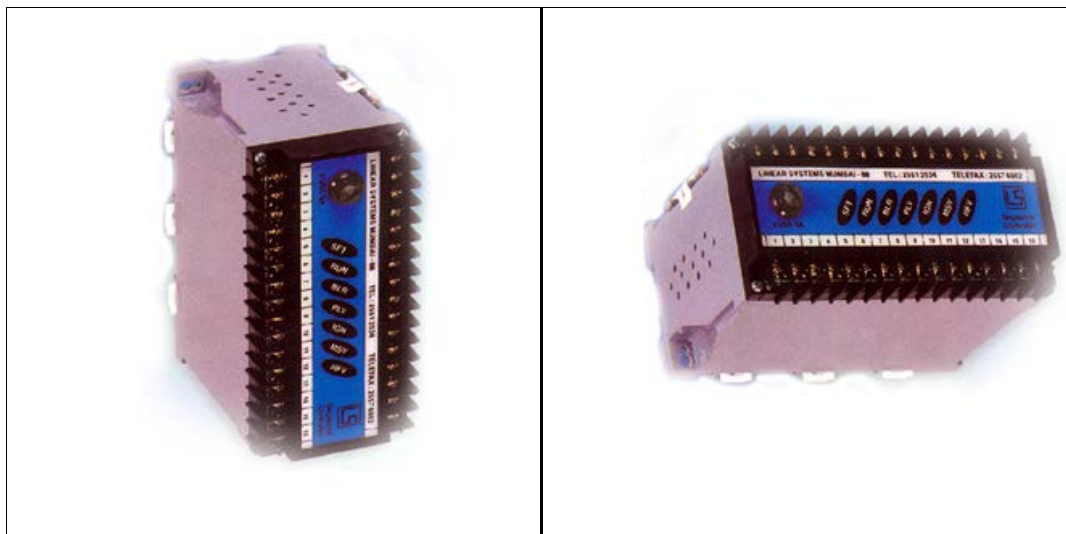

LINEAR SYSTEMS

Founded in 1986

- Home
- Profile
- Products ▾
- Clients
- Contact Us
- Enquiry
- Site Map

Contact Us

Phone -
+91 98207 07710
Contact Person -
MR.B.J.GURUPRASAD

[read more](#)

Product

BURNER CONTROLLERS
(For small and medium sized industries)

[read more](#)

Profile

We are manufacturer of -
BURNER SEQUENCE CONTROLLERS

[read more](#)

Welcome To Our Site !!

MANUFACTURERS OF :-

BURNER / SEQUENCE CONTROLLERS (For Big Size Burners)

Our Product

- » Burner / Sequence Controllers
- » UV Sensor and Amplifiers
- » Flame Rod Amplifier
- » Burner Controllers
- » Flame Sensors
- » Flame Amplifier
- » Ignition Transformer

Reach Us -

307, Vikrant Industrial Estate, Govandi Post Office Road, Deonar, Mumbai - 400 088, Maharashtra, India

Tel. : 2551 2534
Telefax : (022) 2557 6002
Email : response@burnercontroller.com

Website :
www.linearsystem.net,
www.uvdetector.net

100 / 200 / 300 Series Controllers

[Request a Quote](#)